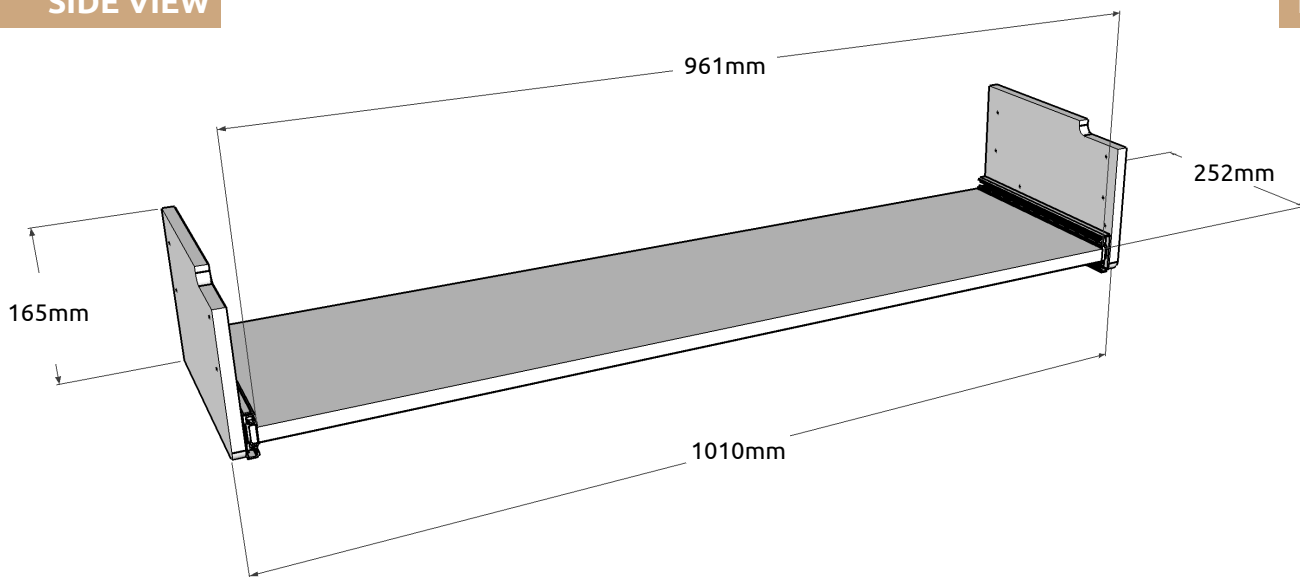

Measurements

HOME SMALL

SIDE VIEW

TOP VIEW

KEYS DRAWER