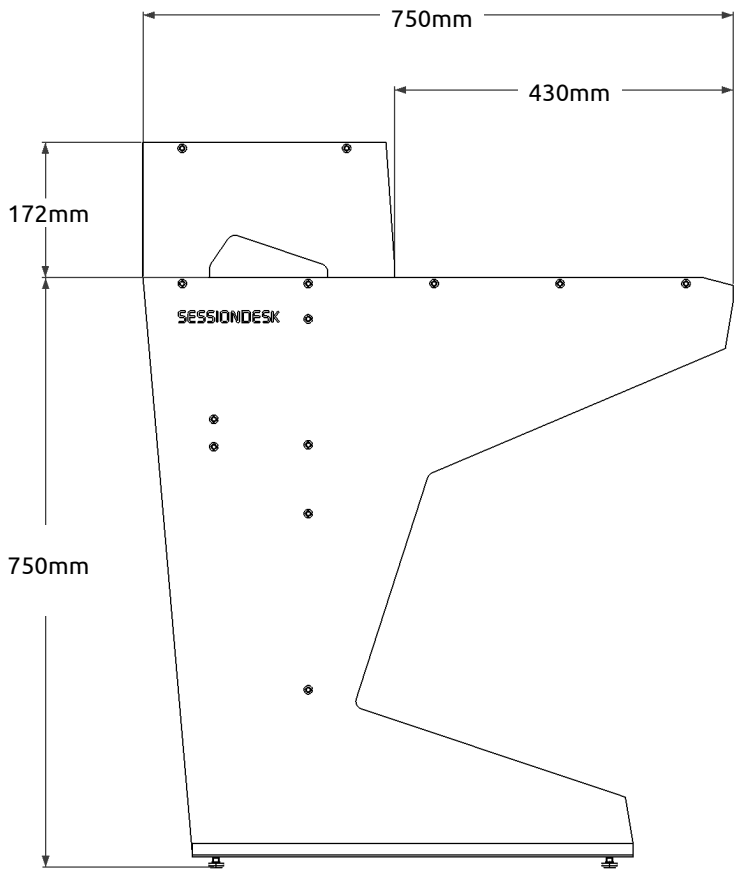

Measurements

HOME SMALL

SIDE VIEW

TOP VIEW

KEYS DRAWER