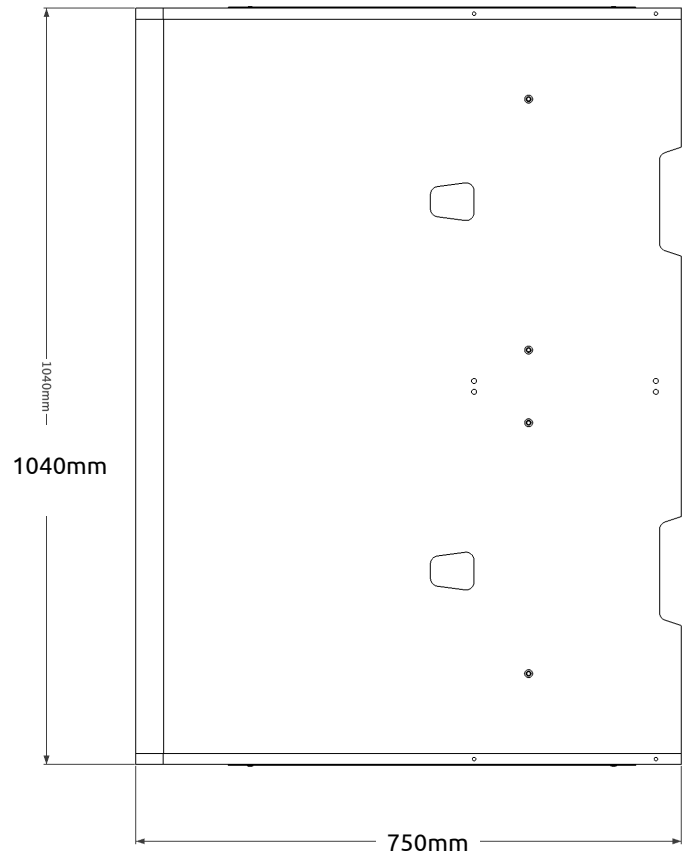

Measurements

HOME SMALL

SIDE VIEW

TOP VIEW

KEYS DRAWER